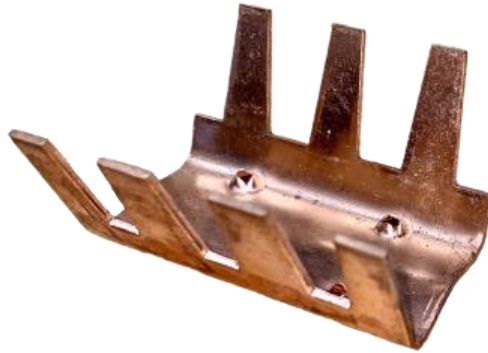

KLP, INC.
LIGHTNING PROTECTION SYSTEMS
PROTECTING LIVES AND PROPERTY
406-745-3800, PH 406-745-3820, FAX
www.kuefler-lightning.com
kuefler@kuefler-lightning.com

P.O. BOX 209
ST. IGNATIUS, MT
59865

305 PARALLEL SPLICER

Stamped parallel splicer with compression type fingers to crimp around cable. Made from 14-gauge Copper or 10-gauge Aluminum stock. For use with all main size conductors on Class I structures only. UL Listed.

ALUMINUM	COPPER	TINNED COPPER
Part Number	Part Number	Part Number
A305	C305	C305T