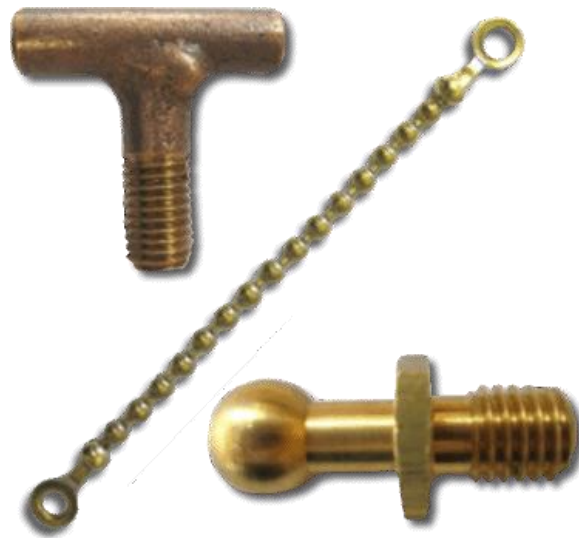

KLP, INC.
LIGHTNING PROTECTION SYSTEMS
PROTECTING LIVES AND PROPERTY
406-745-3800, PH 406-745-3820, FAX

www.kuefler-lightning.com
kuefler@kuefler-lightning.com

P.O. BOX 209
ST. IGNATIUS, MT
59865

REPLACEMENT STUDS, INSERTS, AND CHAINS

Aircraft Static Ground Receptacles, Replacement parts, ball studs, t-stud, and lid chains. Replacement brass inserts for static grounding receptacles or may be mounted to bus bars. Also available is the replacement chain for static ground cover plate.

Thread Size	Type	Material	Part Number
3/8"	Ball Stud	Brass	C674X38
1/2"	Ball Stud	Brass	C674X12
1/2"	"T" Stud	Bronze	C674X12TS
N/A	Chain	Brass	C676C