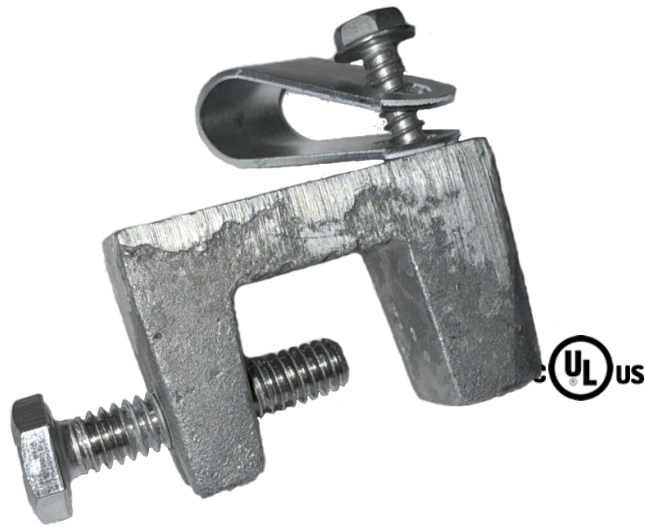

KLP, INC.
LIGHTNING PROTECTION SYSTEMS
PROTECTING LIVES AND PROPERTY
406-745-3800, PH 406-745-3820, FAX
www.kuefler-lightning.com
kuefler@kuefler-lightning.com

P.O.BOX209
ST. IGNATIUS, MT
59865

Standing Seam Conductor- Fastener

ALUMINUM	BRONZE	TIN PLATED BRASS	Conductor
Part Number	Part Number	Part Number	Anchor
A713	C713	C713T	Self Tapping Screw

Standing Seam Clip for use on standing seam roofs. Has 3/4" groove to fit over most seams. A single bolt holds the Clip to seam. Conductor Anchor 1/4" Bolt

ALUMINUM	BRONZE	TIN PLATED BRASS	Conductor
Part Number	Part Number	Part Number	Anchor
A713	C713	C713T	Self Tapping Screw